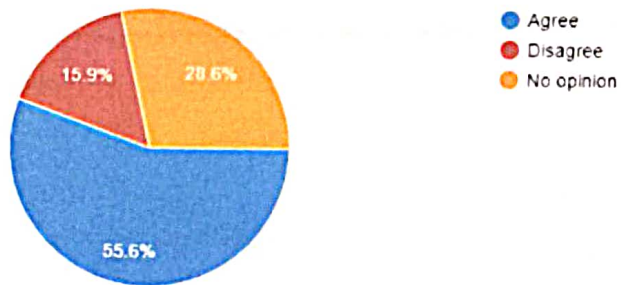

The strategies and activities address the learning needs of all students, including students with disabilities and dual language learners