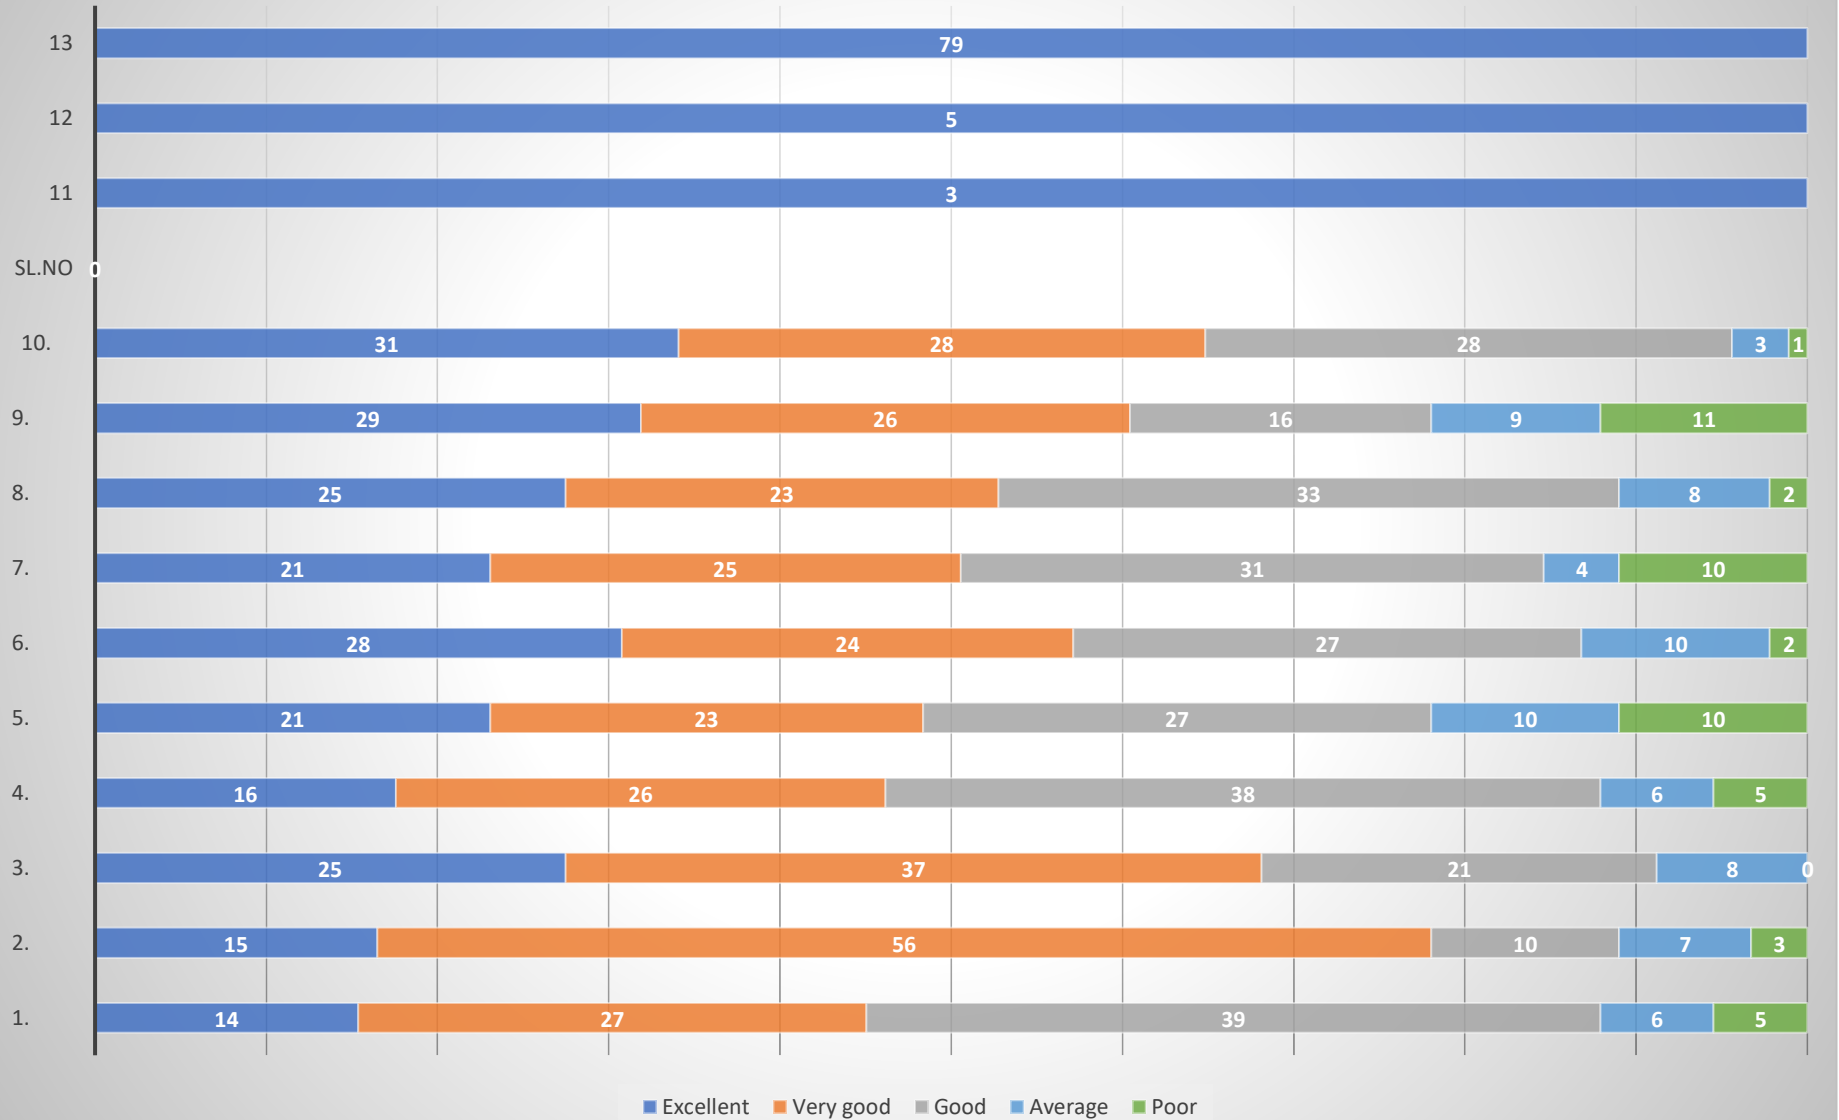

SREE NARAYANA COLLEGE, ALATHUR
Alumni Feedback 2021-22

Sl.No	Aspect of Feedback	Excellent	Very good	Good	Average	Poor	
1.	How do you rate the courses that you have learned in the college in relation to your current job / occupation?	14	27	39	6	5	91
2.	Infrastructure and Lab facilities	15	56	10	7	3	91
3.	Faculty	25	37	21	8	0	91
4.	Canteen Facilities	16	26	38	6	5	91
5.	Library	21	23	27	10	10	91
6.	Office Staff	28	24	27	10	2	91
7.	Hostel Facilities	21	25	31	4	10	91
8.	Educational Resources	25	23	33	8	2	91
9.	Admission Procedure	29	26	16	9	11	91
10.	Overall Rating of the College	31	28	28	3	1	91
Sl.No	Aspect of Feedback	yes			No		
11	Do you have any grievances with the college as a Student?				3	88	91
12	Do you have any grievances with the college as an Alumina?				5	86	91
13	Are you a member of the Alumni Association of our College?				79	12	91

Alumni Feedback 2021 - 2022