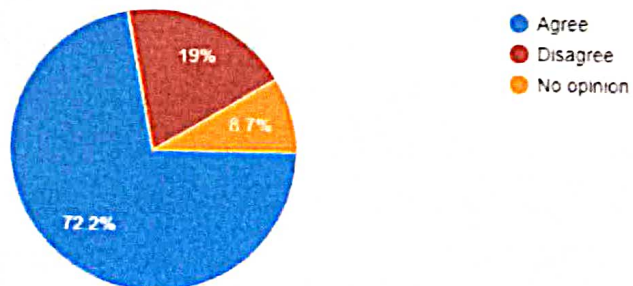

The curriculum and syllabus are well organized and easy to follow

The learning objectives are clear and appropriate to the needs of the students.

The resources are appropriate for students' level.

The resources are sufficient and cover the syllabi

The feedback score is used as a key component for assuring the quality of the college. The institution believes that feedback is an essential tool for measuring the effectiveness of its programs and services and for identifying areas that require improvement. The college is committed to continuously improving its performance and ensuring the satisfaction of all stakeholders.