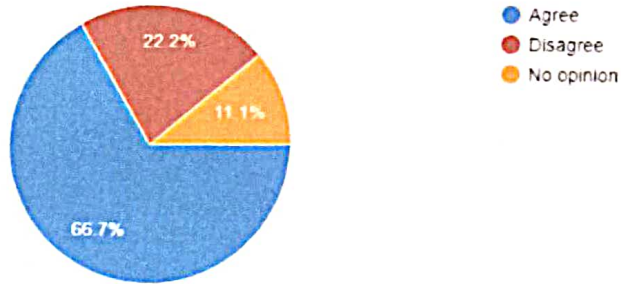

The curriculum and syllabus are well organized and easy to follow

The learning objectives are clear and appropriate to the needs of the students.

The resources are appropriate for students' level.

The resources are sufficient and cover the syllabi

The assessments and instructional activities align to the learning objectives.

The assessments provide opportunities for students to adequately demonstrate their learning through higher order thinking

The questions are aligned according to the objectives and instructional processes

The feedback score is used as a key component for assuring the quality of the college. The institution believes that feedback is an essential tool for measuring the effectiveness of its programs and services and for identifying areas that require improvement. The college is committed to continuously improving its performance and ensuring the satisfaction of all stakeholders.