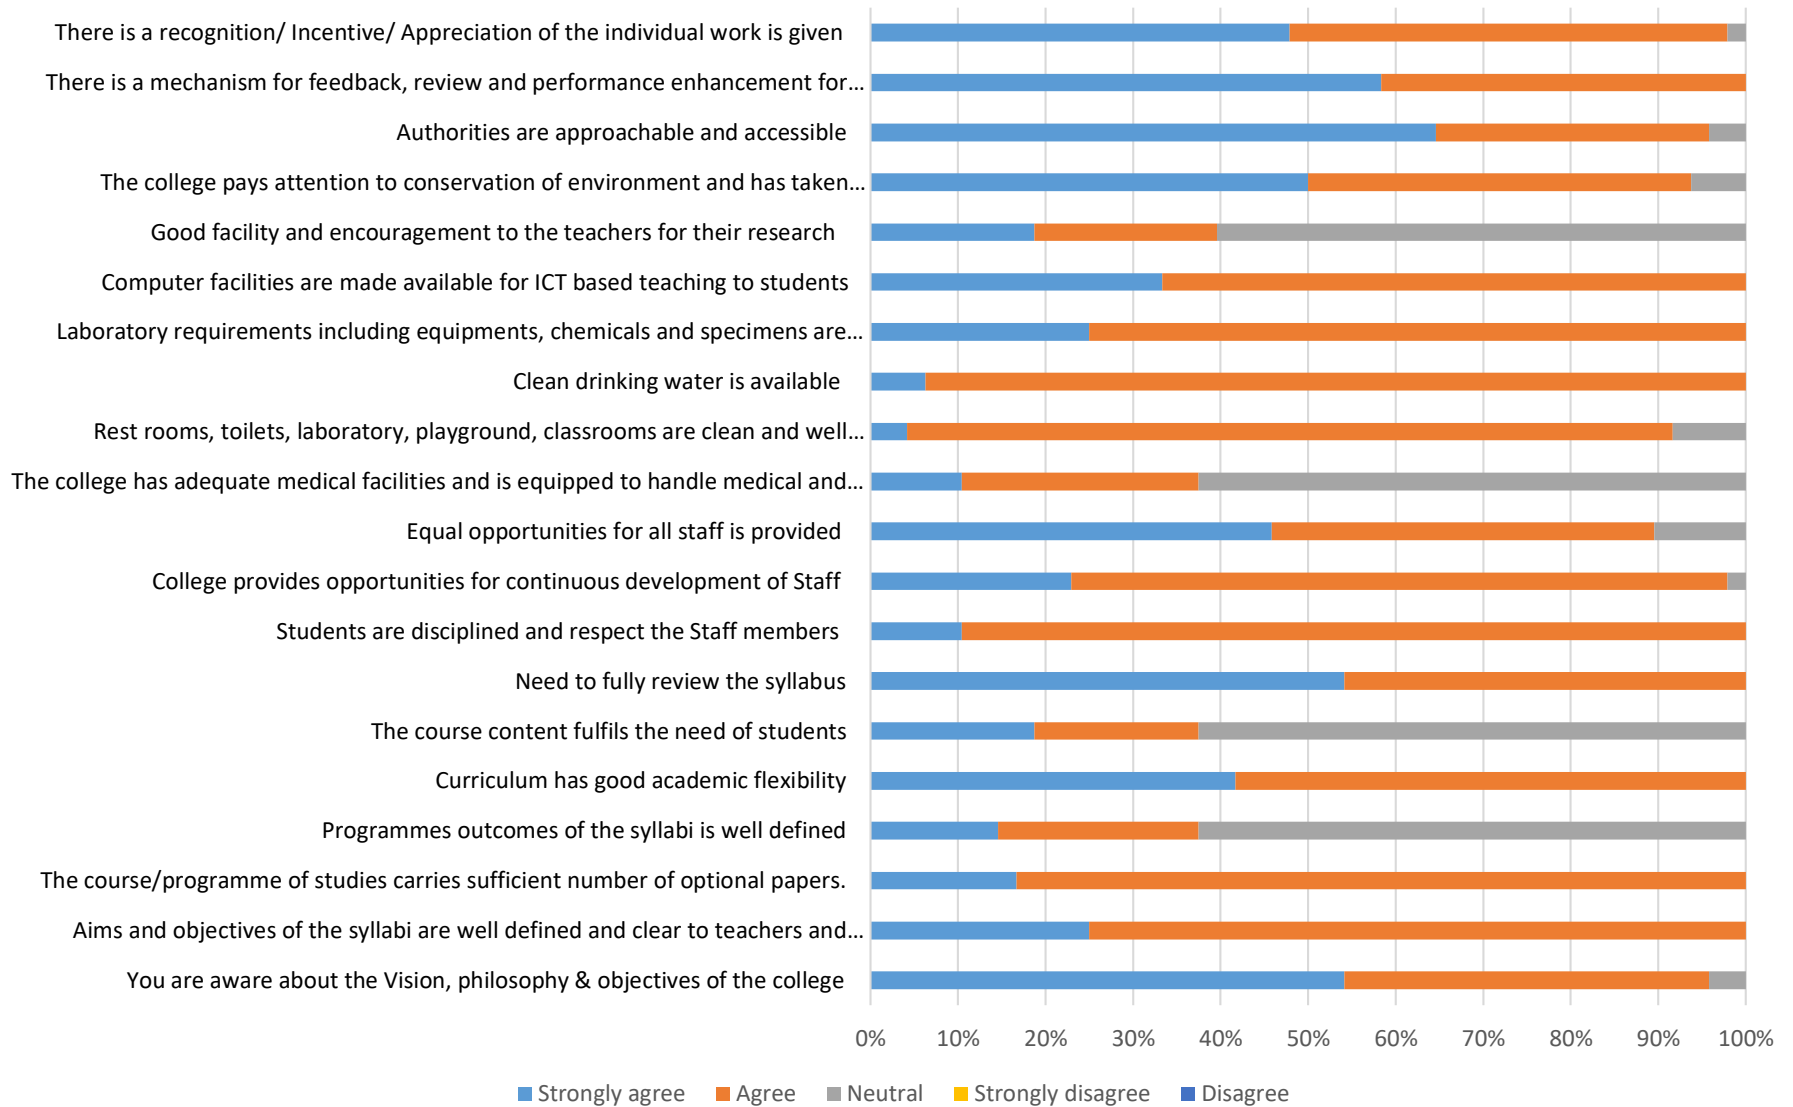

Sree Narayana College, Alathur
Teachers' Feedback Form 2021-22

	Aspect of Feed back	Strongly agree	Agree	Neutral	Strongly disagree	Disagree	
1	You are aware about the Vision, philosophy & objectives of the college	26	20	2	0	0	48
2	Aims and objectives of the syllabi are well defined and clear to teachers and students.	12	36	0	0	0	48
3	The course/programme of studies carries sufficient number of optional papers.	8	40	0	0	0	48
4	Programmes outcomes of the syllabi is well defined	7	11	30	0	0	48
5	Curriculum has good academic flexibility	20	28	0	0	0	48
6	The course content fulfils the need of students	9	9	30	0	0	48
7	Need to fully review the syllabus	26	22	0	0	0	48
8	Students are disciplined and respect the Staff members	5	43	0	0	0	48
9	College provides opportunities for continuous development of Staff	11	36	1	0	0	48
10	Equal opportunities for all staff is provided	22	21	5	0	0	48
11	The college has adequate medical facilities and is equipped to handle medical and other emergencies	5	13	30	0	0	48
12	Rest rooms, toilets, laboratory, playground, classrooms are clean and well maintained	2	42	4	0	0	48
13	Clean drinking water is available	3	45	0	0	0	48
14	Laboratory requirements including equipments, chemicals and specimens are regularly provided	12	36	0	0	0	48
15	Computer facilities are made available for ICT based teaching to students	16	32	0	0	0	48
16	Good facility and encouragement to the teachers for their research	9	10	29	0	0	48
17	The college pays attention to conservation of environment and has taken initiative on implementing waste management practices	24	21	3	0	0	48
18	Authorities are approachable and accessible	31	15	2	0	0	48
19	There is a mechanism for feedback, review and performance enhancement for the staff	28	20	0	0	0	48
20	There is a recognition/ Incentive/ Appreciation of the individual work is given	23	24	1	0		48
21	Any other suggestions or recommendations if any, please specify`						0

Teachers' feedback 2021 - 2022