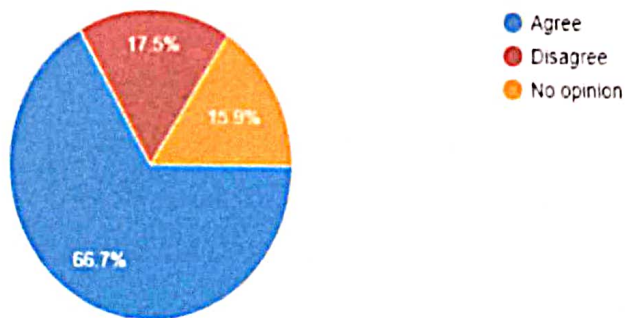

The curriculum and syllabus are well organized and easy to follow

The learning objectives are clear and appropriate to the needs of the students.

The resources are appropriate for students' level.

The resources are sufficient and cover the syllabi

The feedback score is used as a key component for assuring the quality of the college. The institution believes that feedback is an essential tool for measuring the effectiveness of its programs and services and for identifying areas that require improvement. The college is committed to continuously improving its performance and ensuring the satisfaction of all stakeholders.